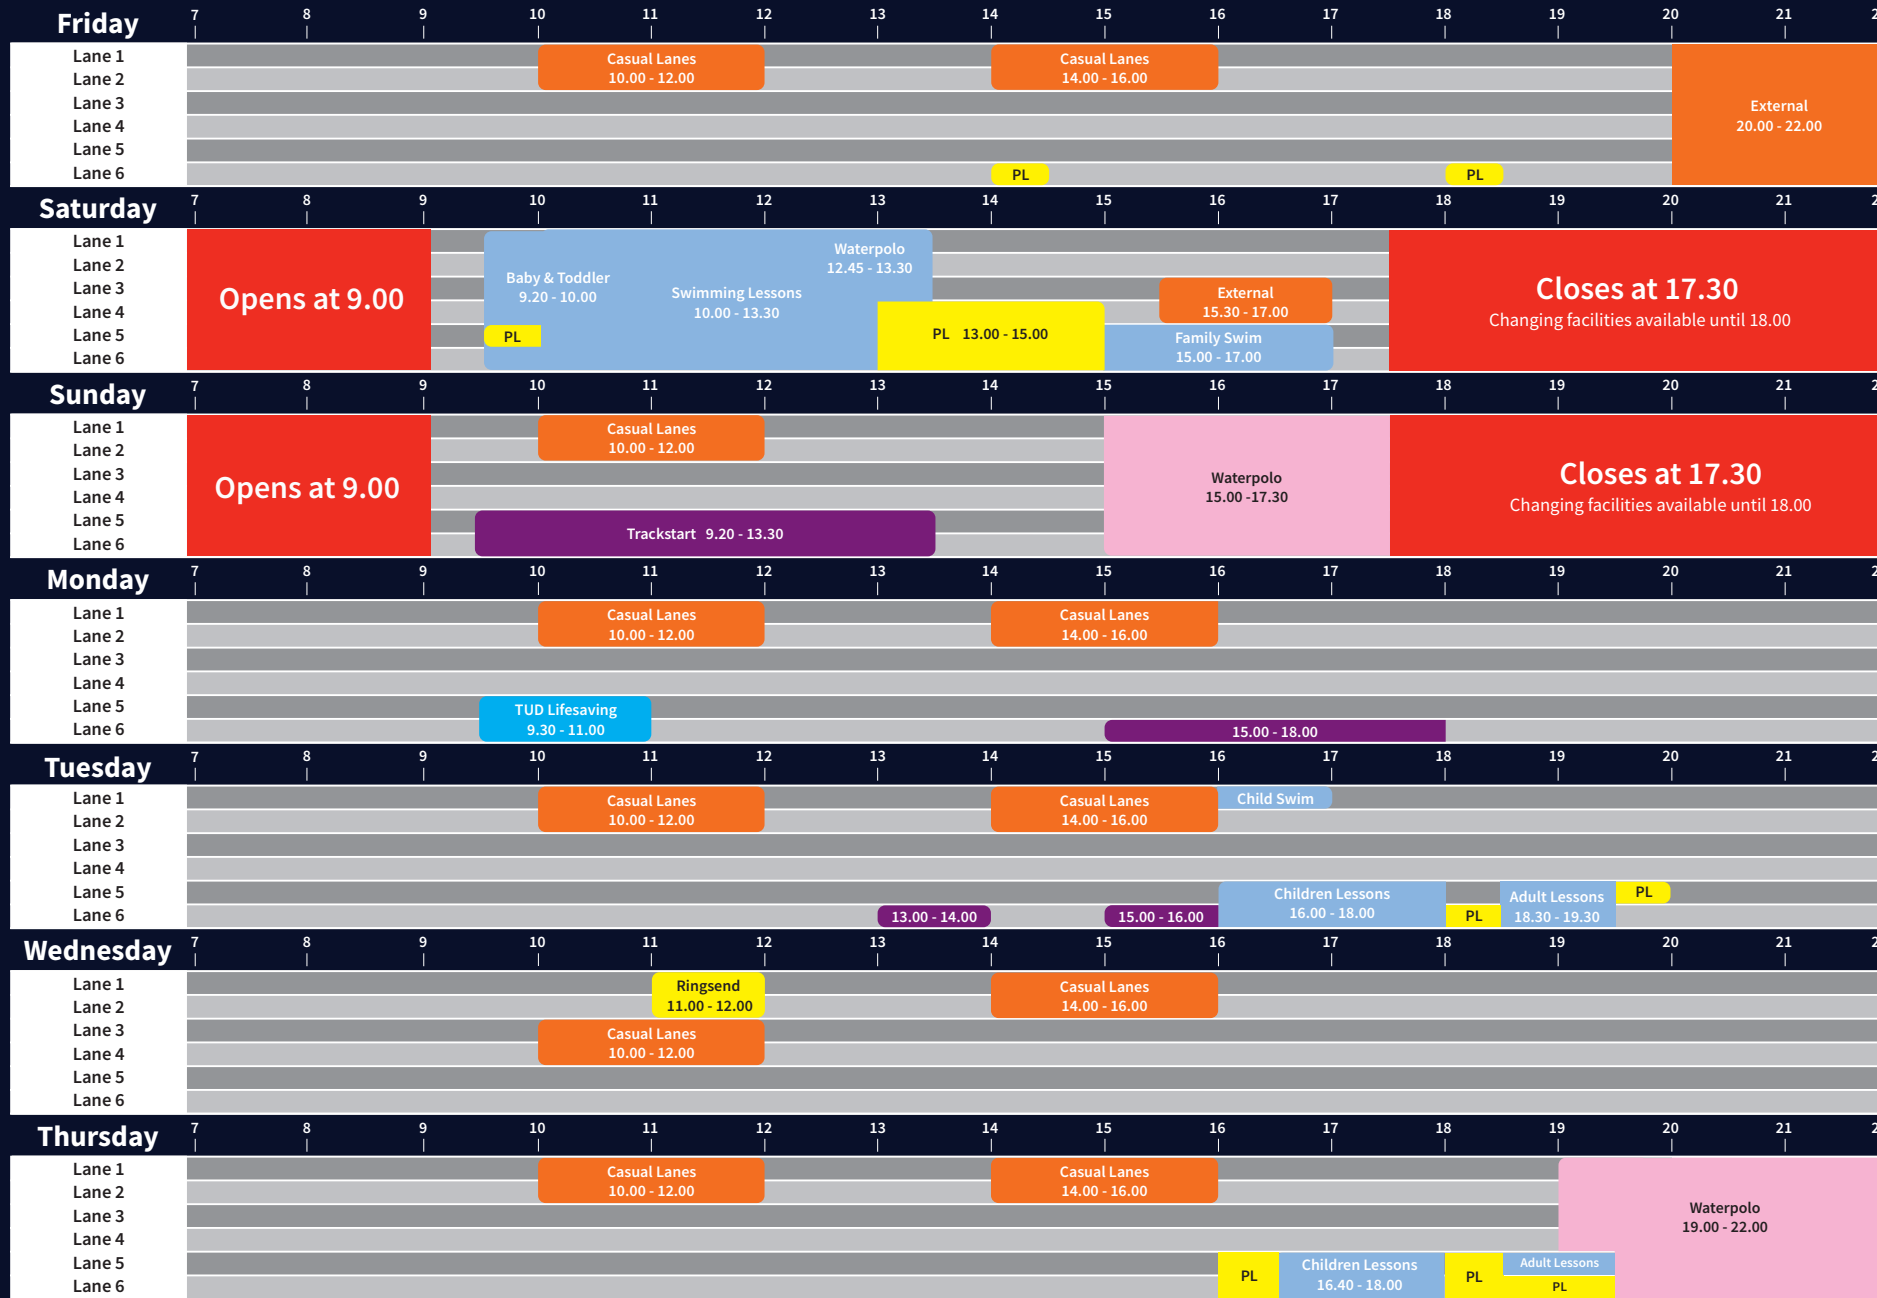

# Swimming Pool

26th Apr - 2nd May 2024

- PL = Private Lessons
- Floor raised to 0.75 during Baby & Toddler class
- Lane Swimming

Please note timetable may be subject to change. Please check our website before your swim.

**\*\*Please view the child pool access policy on the website\*\***

- Sauna and Steam room out of use during full club pool sessions
- Trackstart